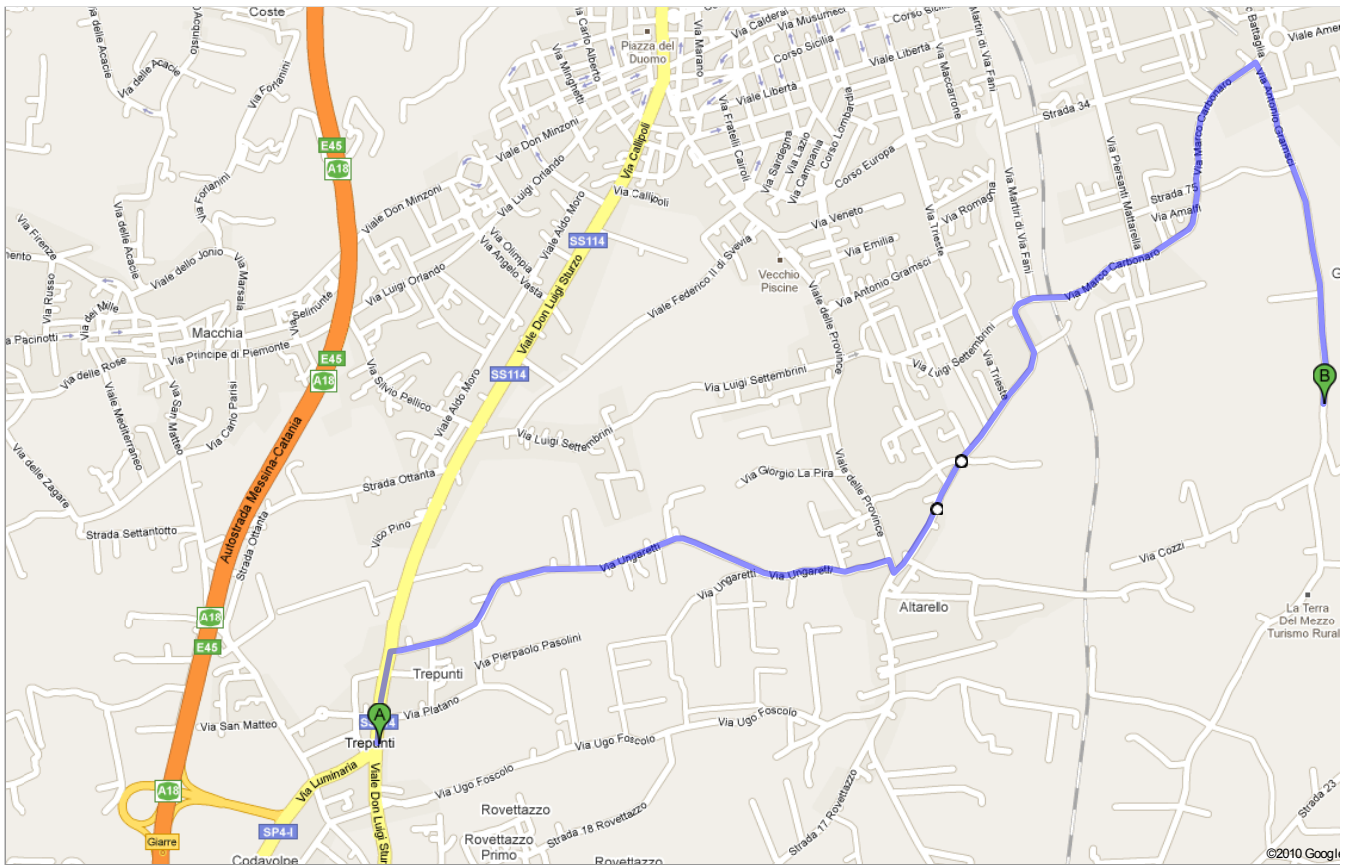

To see all the details that are visible on the screen, use the "Print" link next to the map.

[Print](#) [Send](#) [Link](#)

©2010 Google

Via Platano

- 290 m
- 1.7 km
- 43 m
- 700 m
- 260 m
- 55 m
- 1.2 km
- 1.1 km

objects, traffic, weather, or other events may cause conditions to differ from the map results, and you should plan your route accordingly. You must obey all signs or