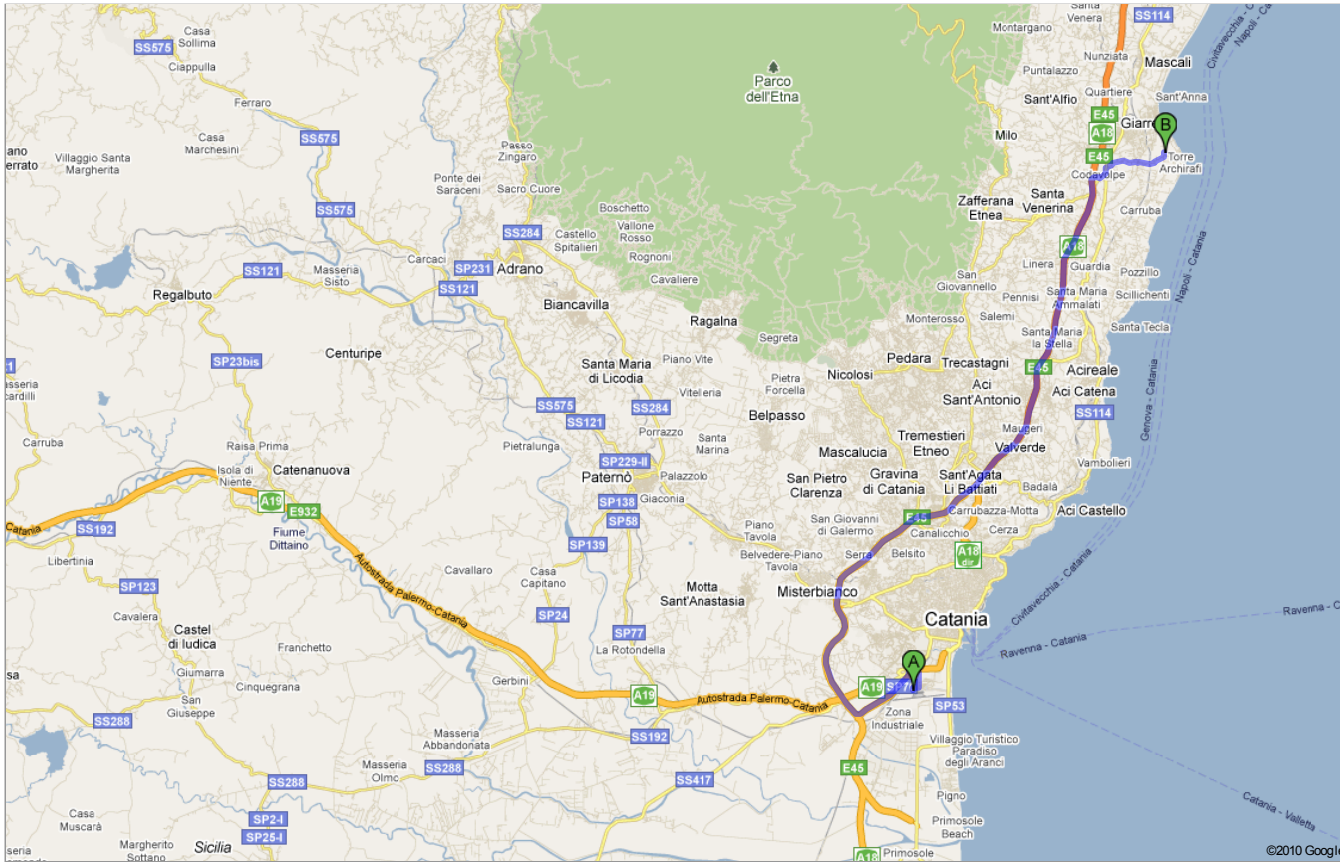

To see all the details that are visible on the screen, use the "Print" link next to the map.

[Print](#) [Send](#) [Link](#)

	120 m
	200 m
	46 m
	1.2 km
a/SS194/Ragusa	500 m
	3.1 km
catania/A18/Messina/Catania Circonv.	16.6 km
	17.3 km
	500 m
posto/Mascalì/S. Alfio/Milo	28 m
	400 m
	300 m
	1.7 km
	43 m
	57 m
	1.0 km
	550 m
	240 m

objects, traffic, weather, or other events may cause conditions to differ from the map results, and you should plan your route accordingly. You must obey all signs or